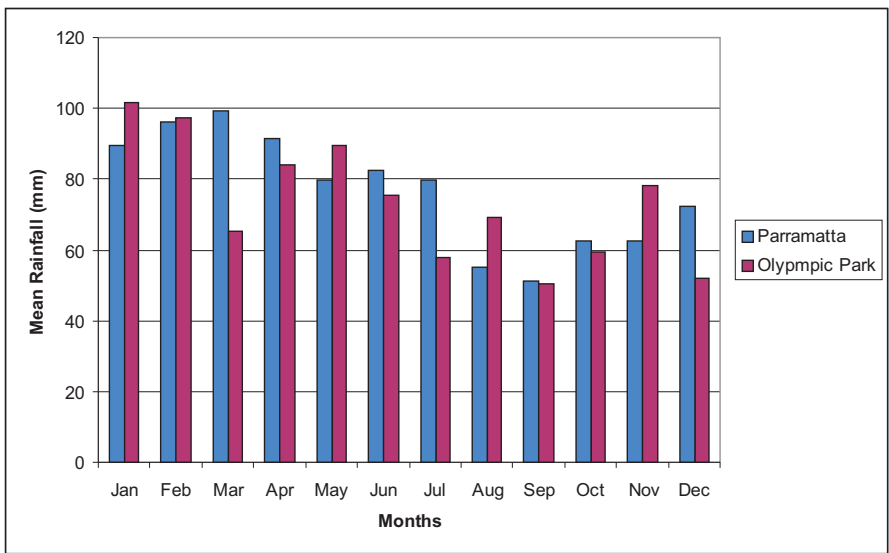

Monthly Averaged Rainfall

Decile for Each Month - Parramatta

Decile for Each Month - Sydney Olympic Park

Source: BoM (2008)