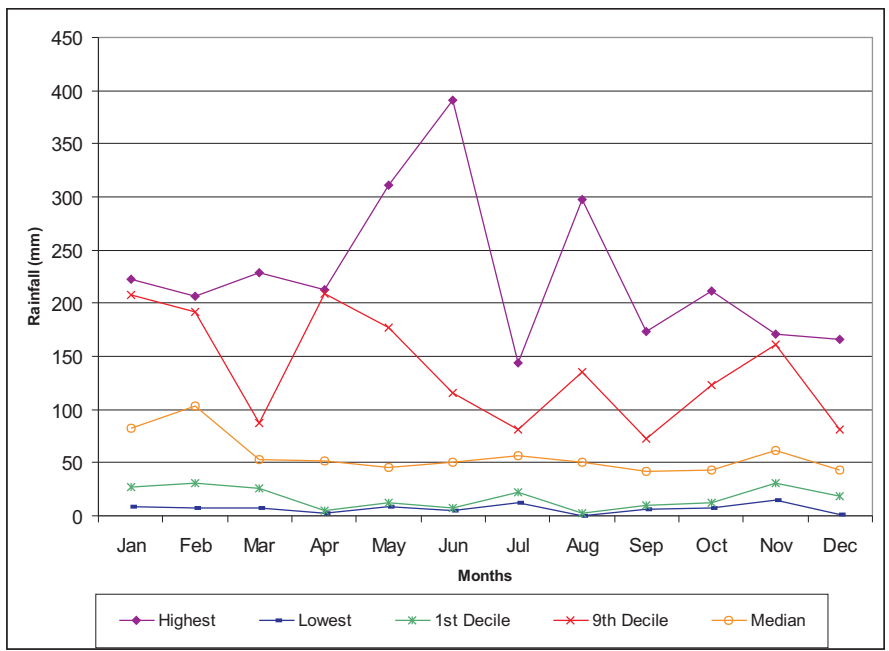

Monthly Averaged Rainfall

Decile for Each Month - Parramatta

Decile for Each Month - Sydney Olympic Park

Source: BoM (2008)