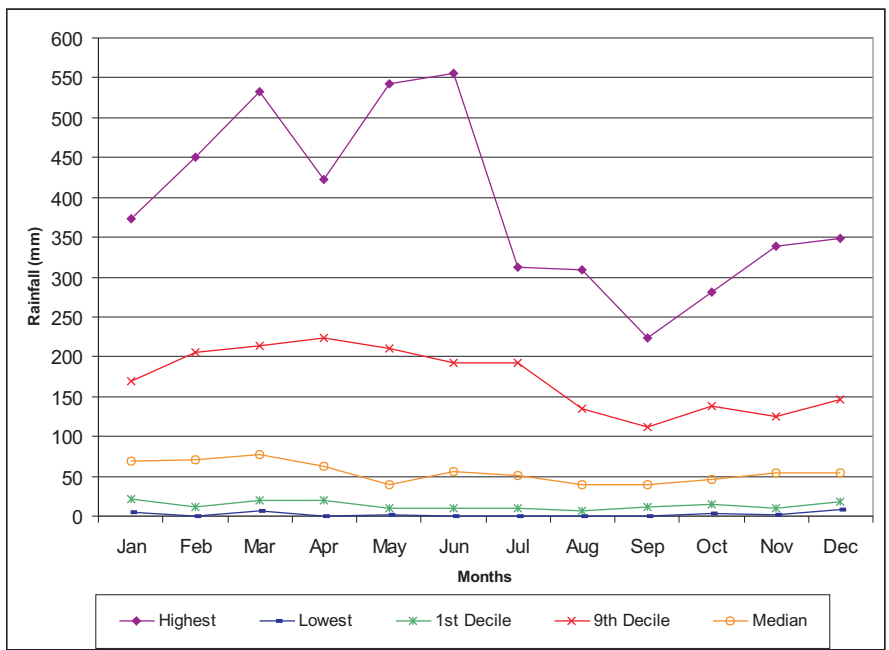

Monthly Averaged Rainfall

Decile for Each Month - Parramatta

Decile for Each Month - Sydney Olympic Park

Source: BoM (2008)